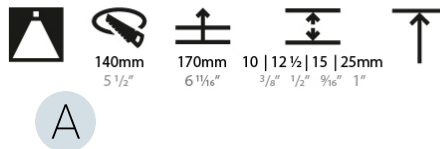

ELECTRICAL

Lamp Type: LED (Zhaga Standard)
Input Wattage (W): 13.2 / 16.5
Total Output Wattage (W): 12.1 / 14.7
Dimming: Tri-Mode (Non-Dimming and Phase Dimming (120Vac only) and 0-10V Dimming)
Driver Included: No
Driver Location: Recessed Housing
Driver Type: Constant Current - Universal
Driver Class: Class 2
Housing: See components
Input Voltage (V): 120 - 277
Constant Current (MA): 350

LED

Number of LEDs: 1
Color Temperature (°K): 2700 / 3000 / 3500 / 4000
Max. Delivered Lumen (lm): 814 / 877 / 911 / 930
Nominal Lumen (lm): 1246 / 1342 / 1396 / 1424
CRI: >90 CRI
Efficiency (%): 90.5
Lamp Life (hrs): 50000
Upon Request: RGB-W Tunable White Special Color Temperature Special LED

OPTICAL

Reflector°: 10
Optic°: Lens Pack - No Lens / Linear Spread Lens / Honeycomb / Spread Lens
Upon Request: Special Beam Angles

RATINGS AND CERTIFICATIONS

382, F 416-247-9319, www.zaneen.com
Certified and Compliant for North American Standards
Available by Interchange for North American Standards at the end of the existing Model #. For assistance on 'custom' specifications, contact zteam@zaneen.com.
In a constant effort to supply the best product, we reserve the right to change specifications or materials without notice. The most recent specification sheets are found at zaneen.com
IP rating: IP20